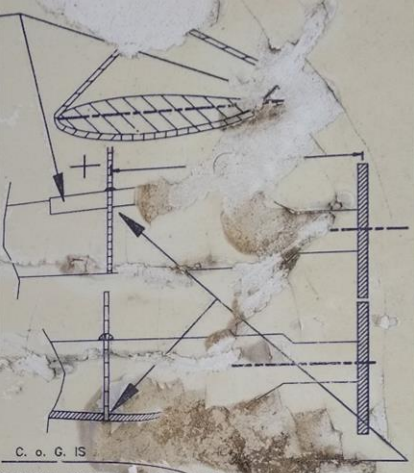

Set Blades LM 14.2

Nº: 160

Juego / Set:	3
Fabricante / Manufacture:	LM Glasfiber
Modelo / Model:	LM 14.2
Para aerogenerador / For Windturbine:	Made 30 , and more
Diámetro / Diameter:	30 metros
Extender:	No / No
Estado / Condition:	usadas / used
Año / Year:	1998
Localización / Location:	España / Spain
Disponible / Available:	12-2017

Precio / Price: **14.000.-€** Incluido cargado sin porte / included loaded whit out transport

VERY IMPORTANT! USE THE LIFTING RAIL TO PROTECT THE THIN EDGE.

SUPPORT BLADES AS SHOWN. USE NYLON STRAP OR DO NOT USE CHAINS OR STEEL WIRE. BLADES ARE MATCHED IN SETS OF 3, SEE PLACARD ON BLADE.

TYPE	X = MM/INCH	TYPE	X = MM/INCH
LM 8 H	2530 / 99,6	LM 14.2	4450 / 175,0
LM 9.7 H	2450 / 96,5		
LM 11 Y	2700 / 106,2	LM 17 H	4830 / 190,2
LM 11 H	3400 / 133,8	LM 17.0	5150 / 202,7
LM 12 H	3600 / 141,8		
LM 12.3	2350 / 92,5	LM 24.0	7900 / 311,0
LM 12.8	2850 / 112,2		