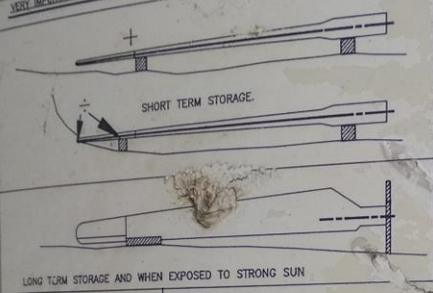

Set Blades LM 14.2

Nº: 160

Juego / Set:	3
Fabricante / Manufacture:	LM Glasfiber
Modelo / Model:	LM 14.2
Para aerogenerador / For Windturbine:	Made 30 , and more
Diámetro / Diameter:	30 metros
Extender:	No / No
Estado / Condition:	usadas / used
Año / Year:	1998
Localización / Location:	España / Spain
Disponible / Available:	12-2017

Precio / Price: **14.000.-€** Incluido cargado sin porte / included loaded whit out transport

VERY IMPORTANT! USE THE LIFTING RAIL TO PROTECT THE THIN EDGE.

SUPPORT BLADES AS SHOWN. USE NYLON STRAP OR DO NOT USE CHAINS OR STEEL WIRE. BLADES ARE MATCHED IN SETS OF 3, SEE PLACARD ON BLADE.

TYPE	X = MM/INCH	TYPE	X = MM/INCH
LM 8 H	2530 / 99,6	LM 14.2	4450 / 175,0
LM 9.7 H	2450 / 96,5		
LM 11 Y	2700 / 106,2	LM 17 H	4830 / 190,2
LM 11 H	3400 / 133,8	LM 17.0	5150 / 202,7
LM 12 H	3600 / 141,8		
LM 12.3	2350 / 92,5	LM 24.0	7900 / 311,0
LM 12.8	2850 / 112,2		