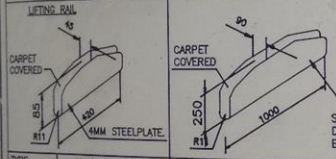

VERY IMPORTANT! USE THE LIFTING RAIL TO PROTECT THE THIN EDGE.

SUPPORT BLADES AS SHOWN. USE NYLON STRAP OR DO NOT USE CHAINS OR STEEL WIRE. BLADES ARE MATCHED IN SETS OF 3, SEE PLACARD ON BLADE.

TYPE	X = MM/INCH	TYPE	X = MM/INCH
LM 8 H	2530 / 99,6	LM 14.2	4450 / 175,0
LM 9.7 H	2450 / 96,5		
LM 11 Y	2700 / 106,2	LM 17 H	4830 / 190,2
LM 11 H	3400 / 133,8	LM 17.0	5150 / 202,7
LM 12 H	3600 / 141,8		
LM 12.3	2350 / 92,5	LM 24.0	7900 / 311,0
LM 12.8	2850 / 112,2		

POS.	DATE	NR.	BENEF.	NAME	DES.	TO	U	ENH.	LAGER	ANTAL	VOL.

ISO-E TGM/K. MALESTORIC TECH. NR. 005127. DATO 91011408. STYCKJÄTE NR. 005127.

LM 14.2 488